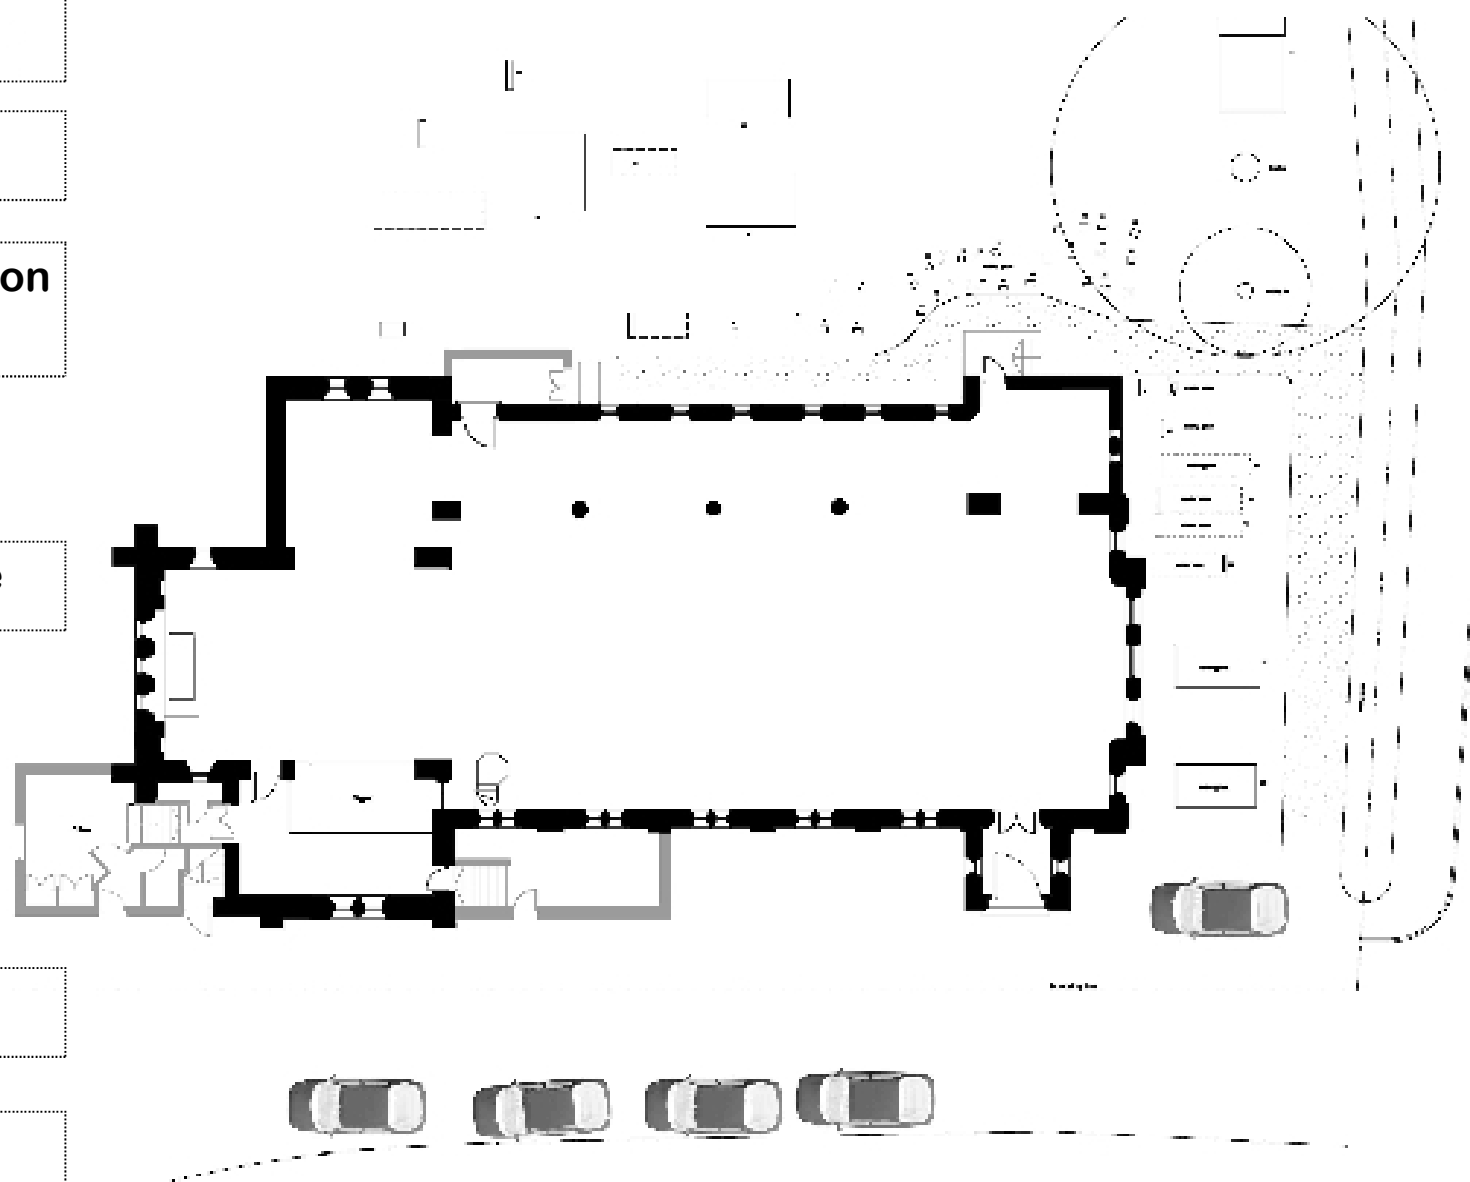

Font

Organ

Bookstall

Graveyard

Memorial

Side aisle

Nave

Tower  
(main  
entrance)

Bible  
lectern

Welcome  
desk

CHRIST CHURCH  
COCKFOSTERS

Chancel

Font

Communion  
rail

Pulpit

Side aisle

Vestry

Drums

Altar

Organ

Bookstall

Graveyard

Memorial

Side aisle

Nave

Tower  
(main  
entrance)

Bible  
lectern

Welcome  
desk