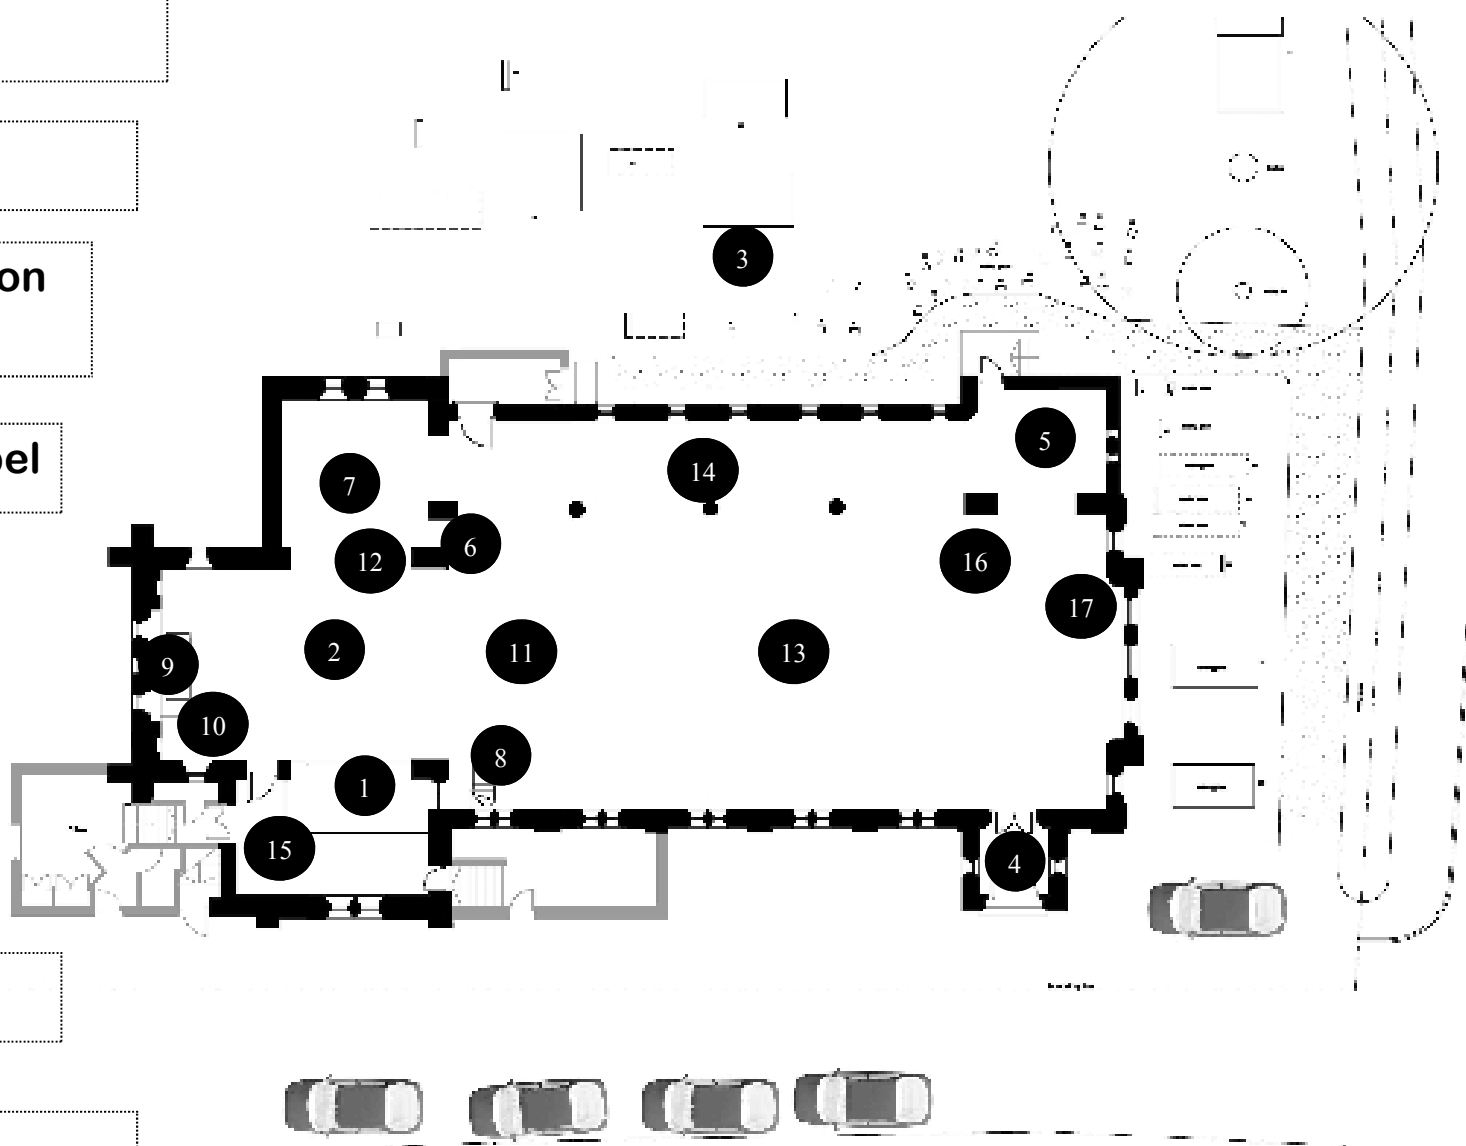

CHRIST CHURCH  
COCKFOSTERS

Chancel

Altar

Communion  
rail

Side chapel

Drums

Vestry

Pulpit

Font

Organ

Bookstall

Graveyard

Memorial

Side aisle

Nave

Tower  
(main  
entrance)

Bible  
lectern

Welcome  
desk

CHRIST CHURCH  
COCKFOSTERS

Chancel

Font

Communion  
rail

Pulpit

Side aisle

Nave

Tower  
(main  
entrance)

Bible  
lectern

Welcome  
desk